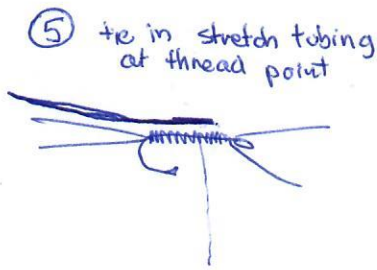

LITTLE BLACK STONE FLY

FINISH WITH A DROP OF HEAD CEMENT ON THE WING CASING

- NYMPH HOOK 14-20
 8/0 OR 70 DENIER BLACK THREAD
 BLACK CENTIPEDE LEGS
 MICRO STRETCH TUBING IN BLACK
 PHEASANT TAIL
 DARK DOB (SPARKLE, NATTE OR HARE)