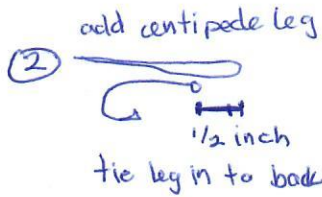

LITTLE BLACK STONE FLY

FINISH WITH A DROP OF HEAD CEMENT ON THE WING CASING

- NYMPH HOOK 14-20
 8/0 OR 70 DENIER BLACK THREAD
 BLACK CENTIPEDE LEGS
 MICRO STRETCH TUBING IN BLACK
 PHEASANT TAIL
 DARK DOB (SPARKLE, NATTE OR HARE)